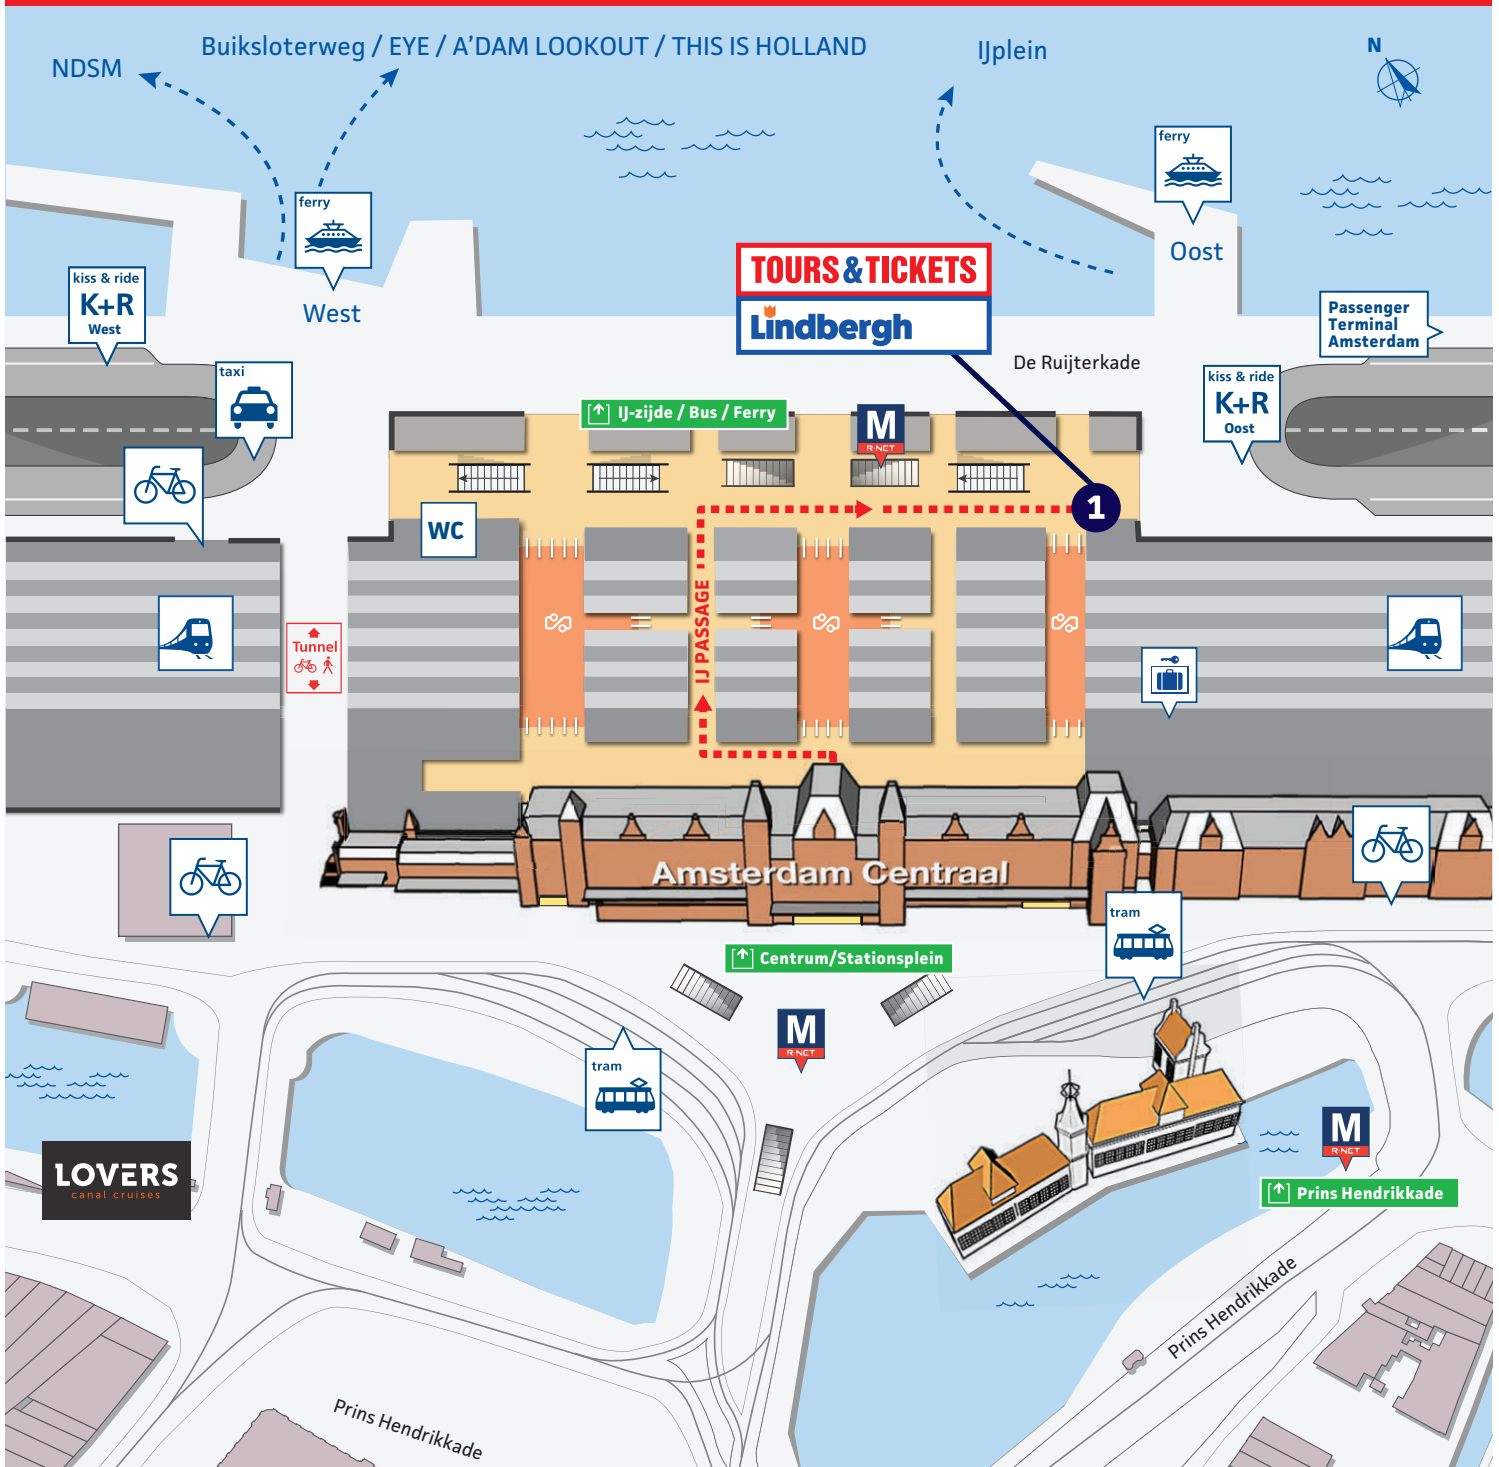

CHECK-IN & DEPARTURE BUS TOURS

FROM 9 SEPTEMBER 2018

1 CHECK-IN & DEPARTURE BUS TOURS

AMSTERDAM CENTRAL STATION

WATERFRONT - EAST/OOST (Address: IJ-Hal, De Ruijterkade 34a)

Lindbergh

keytours **TOURS & TICKETS**